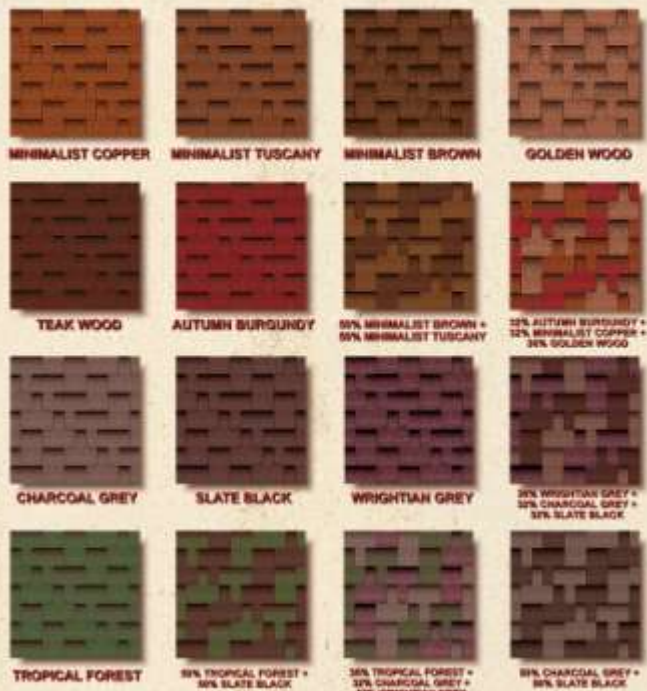

IRREGULAR PATTERN

Modul Irregular Pattern
 WRIGHTIAN GREY

SLATE BLACK

CHARCOAL GREY

TROPICAL FOREST

BACK SIDE (PEREKAT BAGIAN BELAKANG)

GOLDEN WOOD

MINIMALIST COPPER